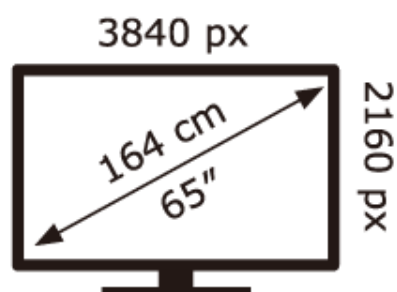

ENERGY

SONY®

K-65XR90

80 kWh/1000h

ABCDEF **G**

124 kWh/1000h

2019/2013

ENERGY