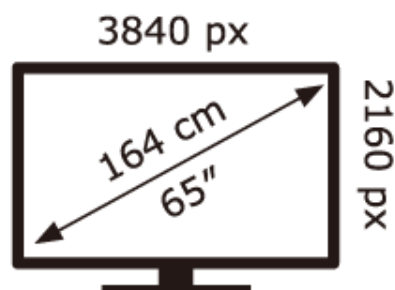

SONY®

K-65XR90

80 kWh/1000h

ABCDEF **G**

124 kWh/1000h

2019/2013