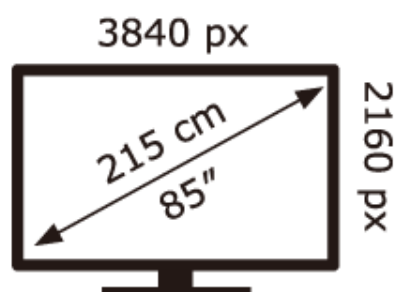

ENERGY

SONY®

K-85XR90

99 kWh/1000h

ABCDEF **G**

160 kWh/1000h

2019/2013