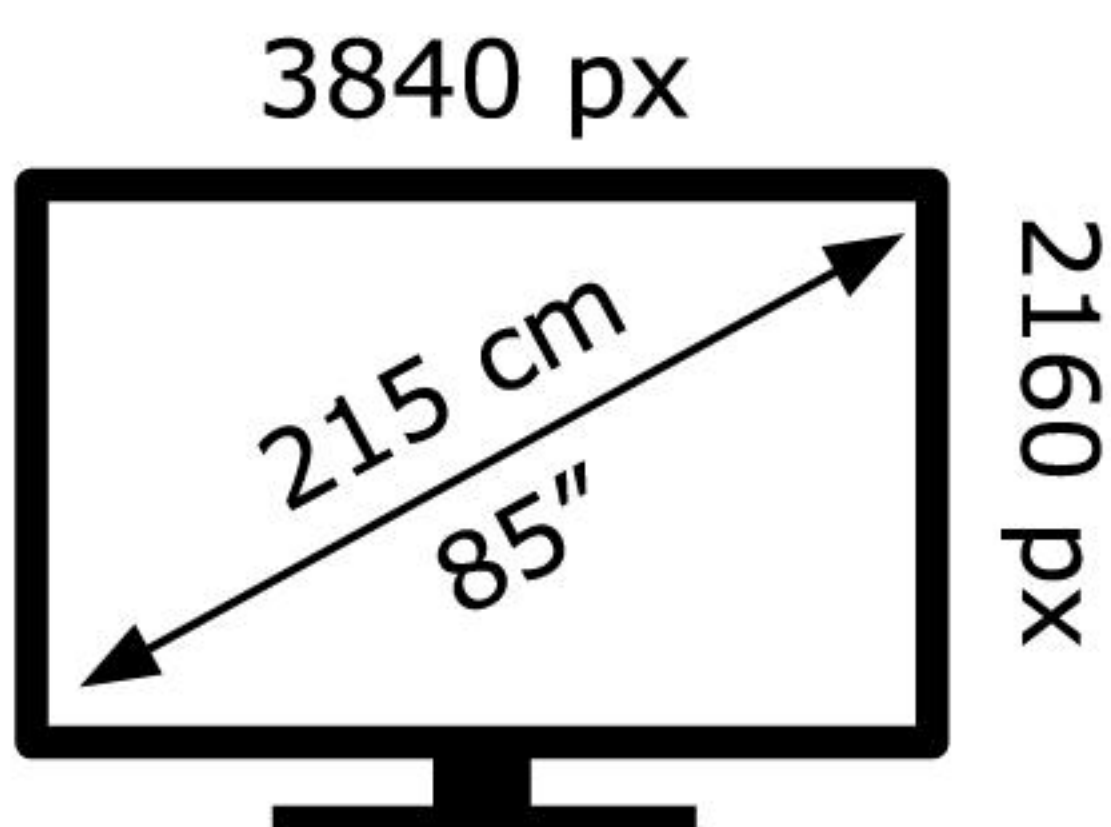

ENERGY

SONY®

K-85XR95M2

98 kWh/1000h

ABCDEF**G**

142 kWh/1000h

ENERGY

SONY®

K-85XR95M2

98 kWh/1000h

ABCDEF**G**

142 kWh/1000h