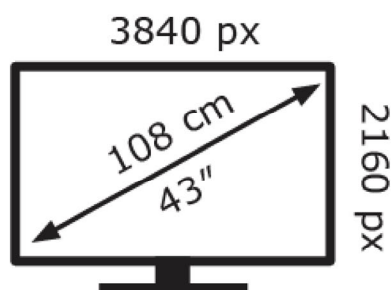

ENERGY

SONY®

KD-43X72K

54 kWh/1000h

ABCDEF **G**

54 kWh/1000h

2019/2013