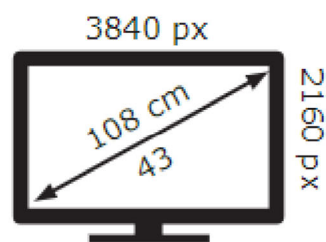

SONY®

KD-43X80K

54 kWh/1000h

ABCDEF **G**

68 kWh/1000h

2019/2013