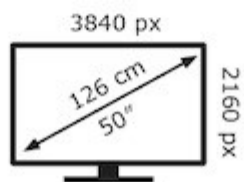

SONY®

KD-50X72K

69 kWh/1000h

ABCDEF **G**

69 kWh/1000h

2019/2013