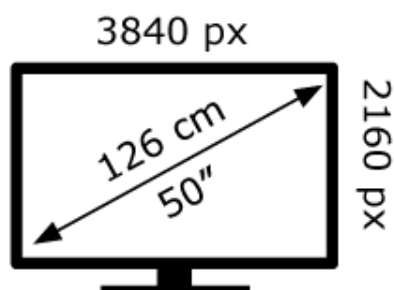

ENERGY

SONY®

KD-50X75WL

69 kWh/1000h

ABCDEF**G**

90 kWh/1000h

2019/2013