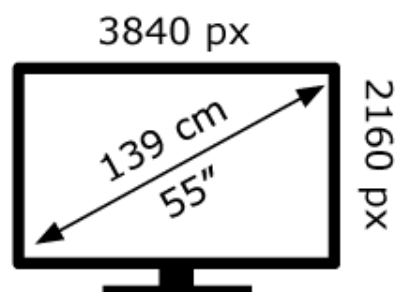

ENERGY

SONY®

KD-55X75WL

91 kWh/1000h

ABCDEF**G**

123 kWh/1000h

2019/2013