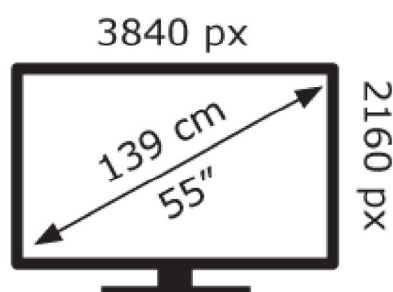

ENERGY

SONY®

KD-55X80K

91 kWh/1000h

ABCDEF**G**

122 kWh/1000h

2019/2013