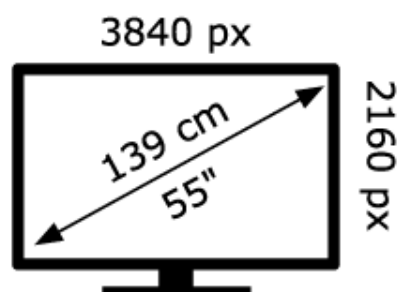

ENERGY

SONY®

KD-55X85L

76 kWh/1000h

ABCDEF**G**

102 kWh/1000h

2019/2013