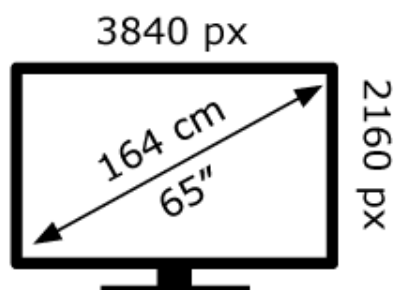

ENERGY

SONY®

KD-65X75WL

105 kWh/1000h

ABCDEF**G**

146 kWh/1000h

2019/2013