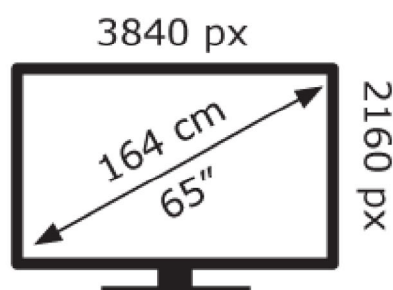

ENERGY

SONY®

KD-65X80K

112 kWh/1000h

ABCDEF**G**

155 kWh/1000h

2019/2013