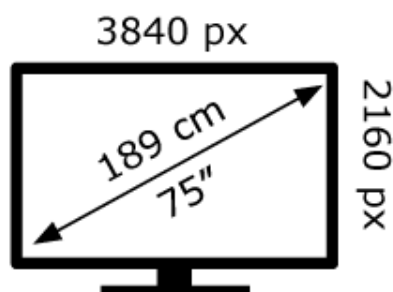

ENERGY

SONY®

KD-75X75WL

142 kWh/1000h

ABCDEF**G**

203 kWh/1000h

2019/2013