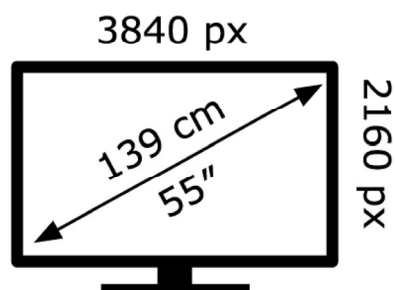

ENERGY

SONY®

XR-55A80K

83 kWh/1000h

ABCDEF **G**

97 kWh/1000h

2019/2013