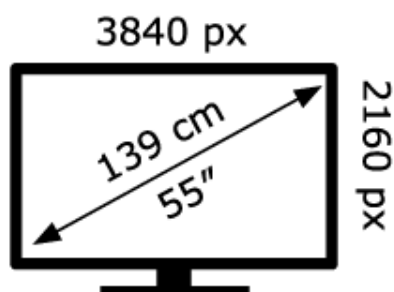

ENERGY

SONY[®]

XR-55A95L

77 kWh/1000h

ABCDEF**G**

118 kWh/1000h

2019/2013