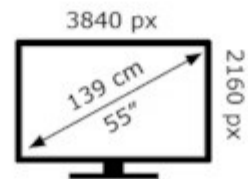

SONY®

XR-55X90K

**93** kWh/1000h

ABCDEF **G**

**129** kWh/1000h

2019/2013