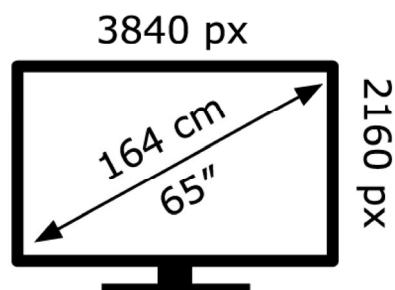

ENERGY

SONY®

XR-65A80K

96 kWh/1000h

ABCDEF**G**

112 kWh/1000h

2019/2013