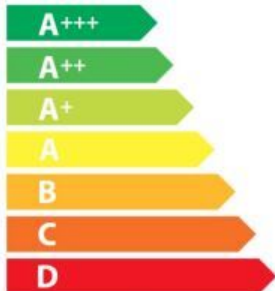

ENERGY

STOVES™

**ST RICH S900DF
TOP**

A

31 L

0.59 kWh/cycle

N/A kWh/cycle

ENERGY

STOVES™

**ST RICH S900DF
LHS**

A

54 L

0.76 kWh/cycle

0.73 kWh/cycle

ENERGY

STOVES™