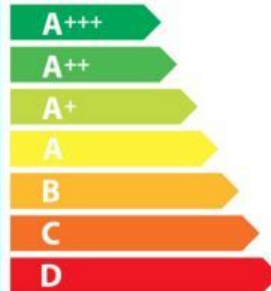

ENERGY

STOVES™

**ST RICH S900DF
TOP**

A

31 L

0.59 kWh/cycle

N/A kWh/cycle

ENERGY

STOVES™

**ST RICH S900DF
LHS**

A

54 L

0.76 kWh/cycle

0.73 kWh/cycle

ENERGY

STOVES™

**ST RICH S900DF
RHS**

A

87 L

N/A kWh/cycle

0.81 kWh/cycle