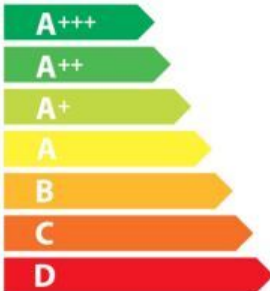

ENERGY

STOVES™

**ST RICH S900DF
TOP**

A

31 L

0.59 kWh/cycle

N/A kWh/cycle

ENERGY

STOVES™

**ST RICH S900DF
LHS**

A

54 L

0.76 kWh/cycle

0.73 kWh/cycle

ENERGY

STOVES™