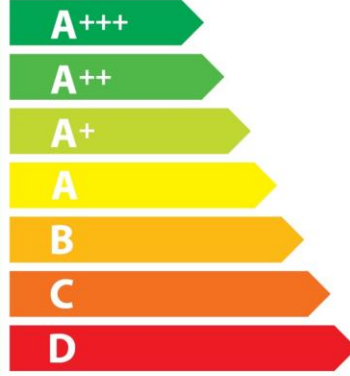

ENERGY

STOVESTM

**ST RICH 550E
TOP**

A

37 L

0.66 kWh/cycle

N/A kWh/cycle

65/2014

ENERGY

STOVESTM

**ST RICH 550E
MAIN**

A

65 L

N/A kWh/cycle

0.82 kWh/cycle

65/2014