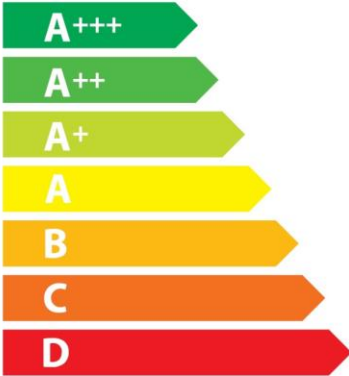

ENERGY

STOVESTM

**ST RICH 550E
TOP**

A

37 L

0.66 kWh/cycle

N/A kWh/cycle

65/2014

ENERGY

STOVESTM

**ST RICH 550E
MAIN**

A

65 L

N/A kWh/cycle

0.82 kWh/cycle

65/2014