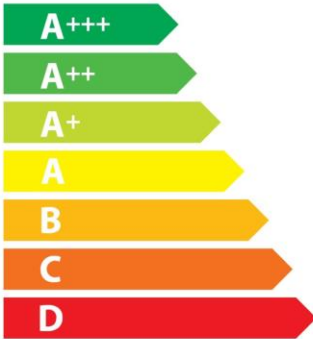

ENERGY

STOVES™

**ST RICH 550DFW
TOP**

A

37 L

0.66 kWh/cycle

N/A kWh/cycle

65/2014

ENERGY

STOVES™

**ST RICH 550DFW
MAIN**

A

65 L

N/A kWh/cycle

0.82 kWh/cycle

65/2014