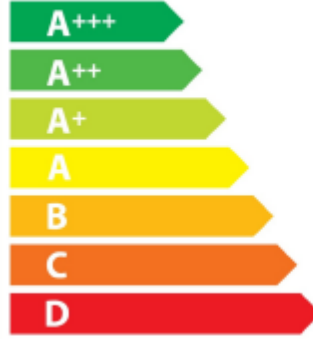

ENERGY

STOVES™

**ST RICH 550DFW
TOP**

A

37 L

0.66 kWh/cycle

N/A kWh/cycle

65/2014

ENERGY

STOVES™

**ST RICH 550DFW
MAIN**

A

65 L

N/A kWh/cycle

0.82 kWh/cycle

65/2014