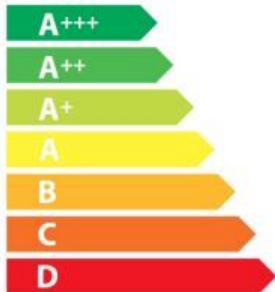

ENERGY

STOVES™

**ST RICH S900DF
TOP**

A

31 L

0.59 kWh/cycle

N/A kWh/cycle

ENERGY

STOVES™

**ST RICH S900DF
LHS**

A

54 L

0.76 kWh/cycle

0.73 kWh/cycle

ENERGY

STOVES™