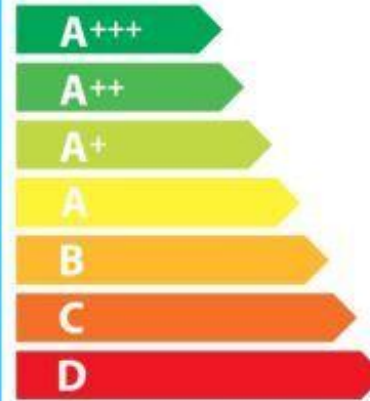

ENERGY

STOVES™

**ST RICH S1000DF
TOP**

A

31 L

0.59 kWh/cycle

N/A kWh/cycle

65/2014

ENERGY

STOVES™

**ST RICH S1000DF
LHS**

A

54 L

0.76 kWh/cycle

0.73 kWh/cycle

65/2014

ENERGY

STOVES™

**ST RICH S1000DF
RHS**

A

57 L

N/A kWh/cycle

0.67 kWh/cycle

65/2014