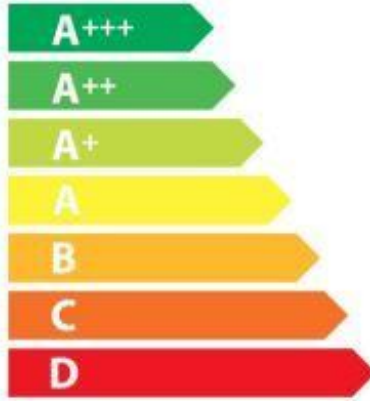

ENERGY

STOVES™

**ST RICH S1000DF
TOP**

A

31 L

0.59 kWh/cycle

N/A kWh/cycle

65/2014

ENERGY

STOVES™

**ST RICH S1000DF
LHS**

A

54 L

0.76 kWh/cycle

0.73 kWh/cycle

65/2014

ENERGY

STOVES™

**ST RICH S1000DF
RHS**

A

57 L

N/A kWh/cycle

0.67 kWh/cycle

65/2014