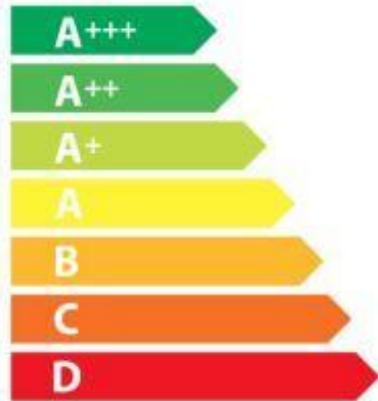

ENERGY

STOVES™

**ST RICH S1000DF
TOP**

A

31 L

0.59 kWh/cycle

N/A kWh/cycle

65/2014

ENERGY

STOVES™

**ST RICH S1000DF
LHS**

A

54 L

0.76 kWh/cycle

0.73 kWh/cycle

65/2014

ENERGY

STOVES™

**ST RICH S1000DF
RHS**

A

57 L

N/A kWh/cycle

0.67 kWh/cycle

65/2014