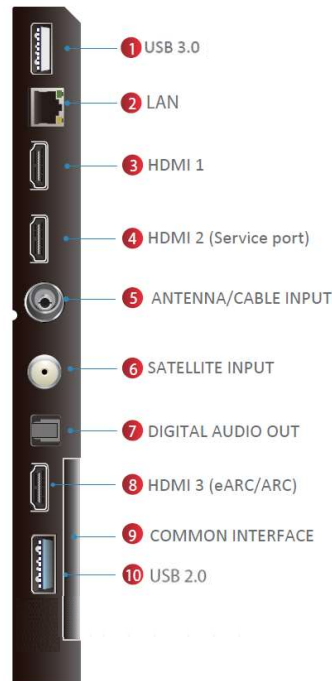

Terminals

Right Side