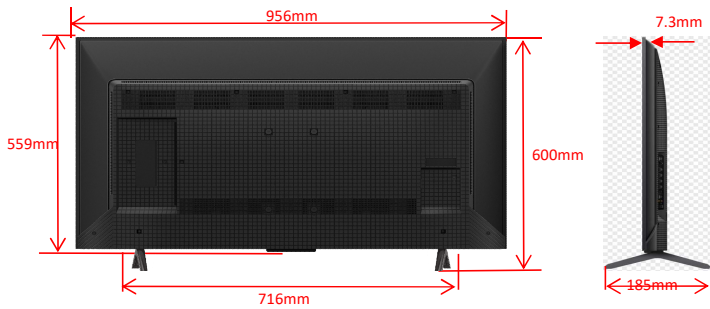

Mechanical ID Picture

Unit: mm

Mechanical Key Specification

Carton Dimensions LxWxH (mm)	1075*122*646
Container Loading---20 feet (pcs)	361 (w/o pallet)
Container Loading---40 feet (pcs)	741(w/o pallet)
Container Loading---40 feet High (pcs)	842 (w/o pallet)
Net Weight with Stand (Kg)	6.7
Net Weight without Stand (Kg)	6.6
Gross Weight with Packaging (Kg)	9

Base Stand Specifications

Screw Size	M4*25
Screw Quantity (pcs)	4

Material Process

Middle&Bottom Frame	ABS-MF
Speak Mask	PC
Back Cover	HIPS
Base Stand	ABS

Wall-Mount VESA

VESA Mounting	WMB33-65
VESA Hole Pattern (mm)	200*100
Screw Size	6*12+6*15
Screw Quantity (pcs)	2+2PCS

Correct specifications and appearance depend on the actual model, all specifications are subject to change without prior notice.

Drafted by: Qiu.guo

Approved by: