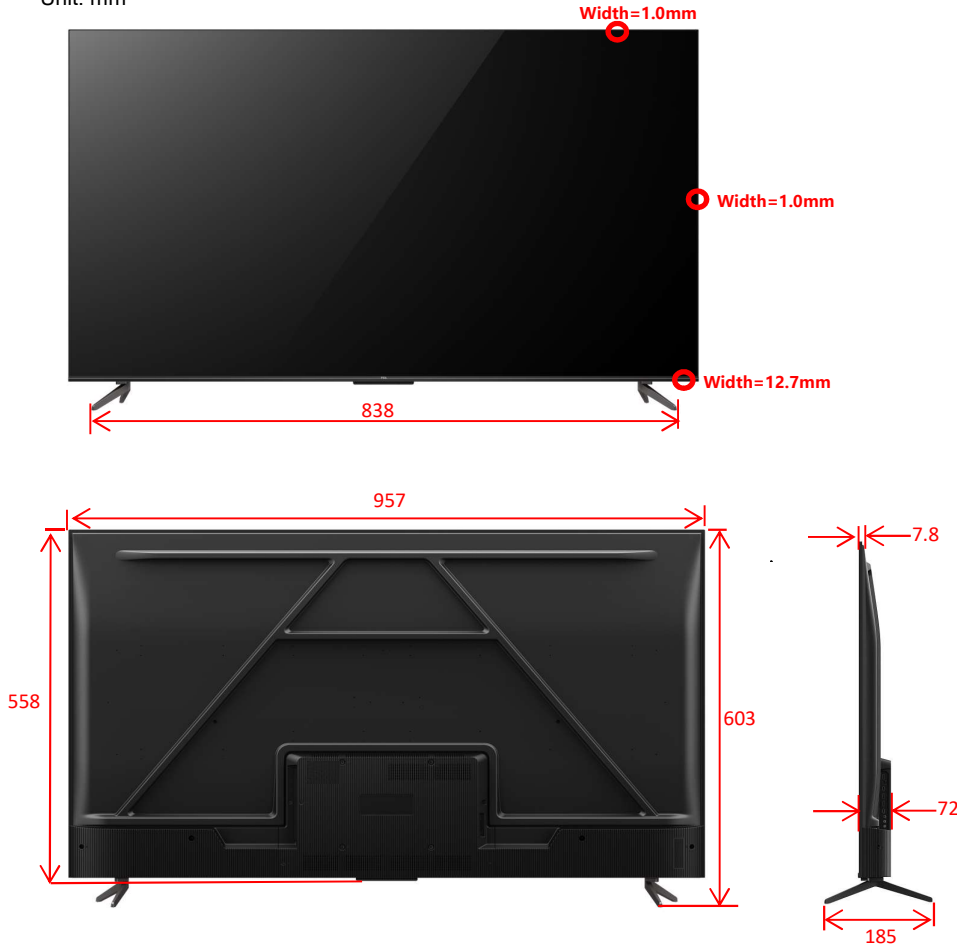

Panel Specification

Backlight Type	DLED
Panel Supplier (Open Cell)	CSOT
Aspect Ratio	16:9
Panel Active Size (Inch)	43
Display Resolution	3840x2160
Brightness (cd/m2)	260nit (typ.)
Contrast Ratio (Open Cell)	3000:1 (typ.)
Response Time (G to G) (ms)	6.5 (typ.)
Viewing Angle (H/V) (Open Cell)	178°/178° (typ.)
Life Time (hrs)	30,000 (typ.)
Color	1.07G (8 bit + FRC), YAG
Refresh Rate (Hz)	60
Color Volume	typ 72% NTSC
White Uniformity (Brightness)	≥60%

Mechanical ID Picture

Unit: mm

Essential Accessories

Operation Manual	English
Remote Control and Batteries	RC833A(with 2 batteries)
Base Stand	Integrated in Package
AC Power Cord	1 pcs
Other	AV Input Adaper (Optional)