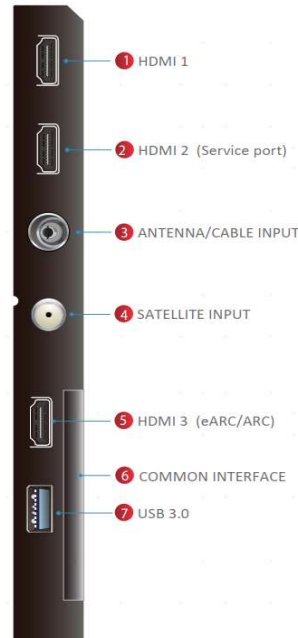

Terminals

Right Side