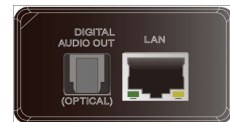

PRODUCT SPECIFICATION RELEASE

Model: 43V6C-UK/R75PT5S-EU

Version: 1.0

Issued on: 2024-10-26

Basic Information

Product Type	LED TV
Chassis Platform	RT2875P Platform
CPU	CA75*2 + CA55*2 1.3GHz
GPU	IMG BXE 650Mhz
OS	Android S
RAM	DDR4-2666: 2G Bytes
Storage	eMMC5.1 16G Bytes
UI Style	Google TV UI + TCL TV UI
Launcher Homepages Show	Google Play, Netflix, Youtube, Featured Apps, Source, etc.
OSD Language	29 languages: English, Spain, French, German, Italy, Czech, Croatian, Danish, Hungarian, Dutch, Norwegian, Polish, Portuguese, Romanian, Slovak, Slovenian, Serbian, Finnish, Swedish, Turkish, Greek, Bulgarian, Russian, Latvian, Lithuanian, Estonian, Ukrainian, Albanian, Macedonian,
TV System	ATV: PAL BG DTV: DVB-T/T2/C/S/S2
AV System	PAL, NTSC
HDMI & HDCP Version	HDMI1.4 & HDMI2.0&HDMI2.1, HDCP1.4 & HDCP2.2
HDR	HDR10+ Decoding, Dolby Vision
Power Supply	AC 220V-240V 50/60Hz
Power Consumption (TV On)	90W
Power Consumption (Standby)	≤0.5W
ECO Energy Efficiency	Yes
Certification	CE, HDMI, Dolby Vision, Dolby Atmos, DTS X CTS (Google Official Certification), Netflix
Internet Link	2.4GHz/5GHz dual-band Wi-Fi 802.11 b/g/n 2T2R Ethernet Network (RJ45, 10/100M)
Bluetooth	Bluetooth 5.2
LED Indicator	Standby indicator (1-LED, white)

Basic Function