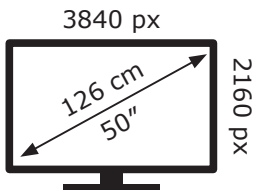

ENERGY

TCL

50C7K-UKX7

57 kWh/1000h

ABCDEF**G**

163 kWh/1000h

ENERG

TCL