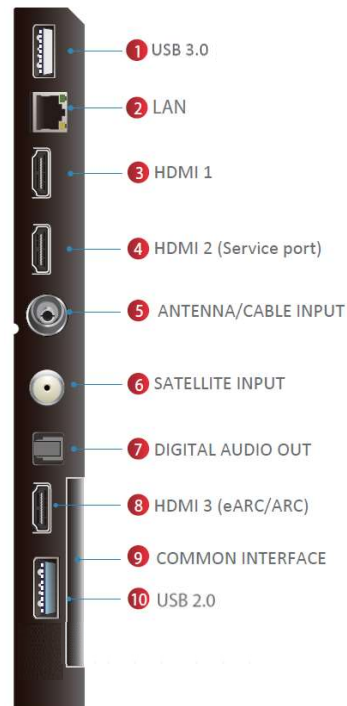

Terminals

Right Side