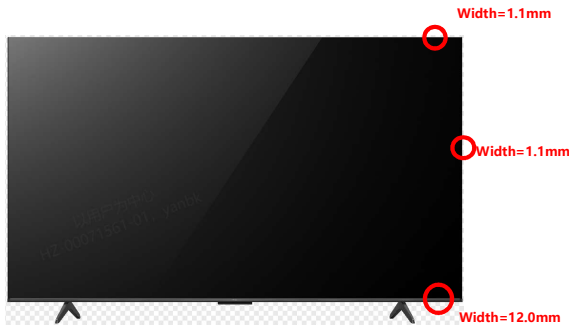

Mechanical ID Picture

Unit: mm