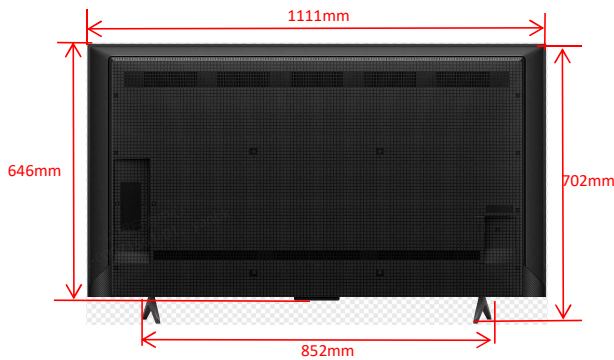

Mechanical ID Picture

Unit: mm