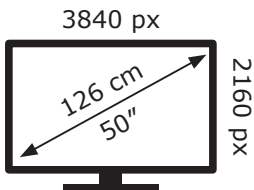

# ENERGY

TCL

50V6C-UKX1

**50** kWh/1000h

ABCDEF**G**

**78** kWh/1000h