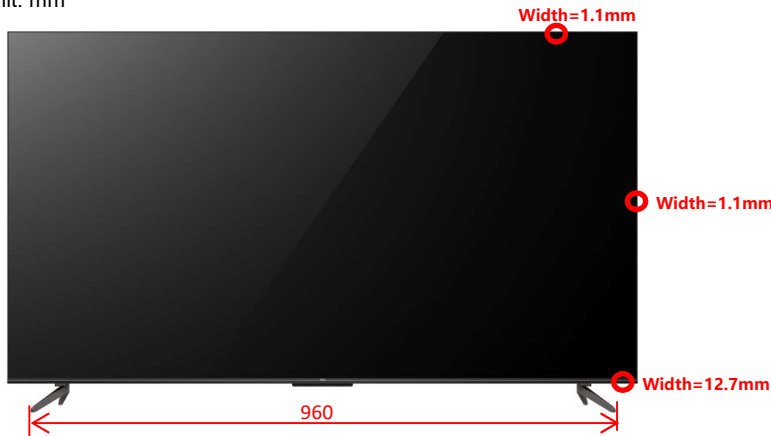

Mechanical ID Picture

Unit: mm