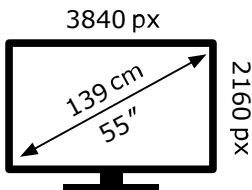

ENERGY

TCL

55A400M-UKX7

50 kWh/1000h

ABCDEF**G**

115 kWh/1000h

ENERG

TCL