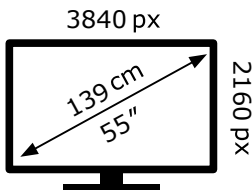

ENERGY

TCL

55A400U-UKX7

58 kWh/1000h

ABCDEF**G**

168 kWh/1000h

ENERG

TCL