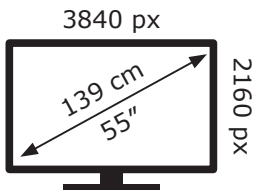

# ENERGY

TCL

55C6KS-UKX7

**76** kWh/1000h

ABCDEF**G**

**165** kWh/1000h