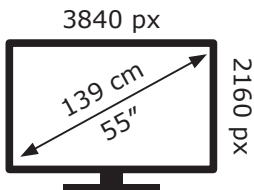

TCL

55C745KX1

**83** kWh/1000hABCDEF**G****220** kWh/1000h

TCL

55C745KX1

83 kWh/1000h

ABCDEF**G**

220 kWh/1000h