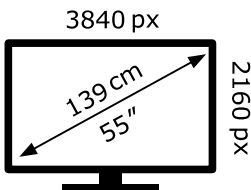

ENERGY

TCL

55C8L-UKX7

64 kWh/1000h

ABCDEF**G**

250 kWh/1000h

ENERG

TCL