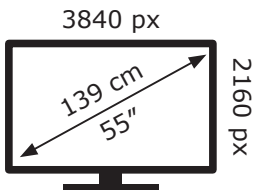

ENERGY

TCL

55P7K-UKX1

73 kWh/1000h

ABCDEF**G**

99 kWh/1000h

ENERG

TCL