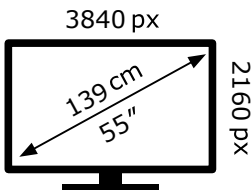

# ENERGY

TCL

55P7L-UKX7

**70** kWh/1000h

ABCDEF**G**

**100** kWh/1000h