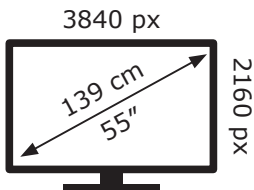

TCL

55T8C-UKX8

70 kWh/1000h

ABCDEF**G**

125 kWh/1000h

ENERG

TCL

55T8C-UKX8