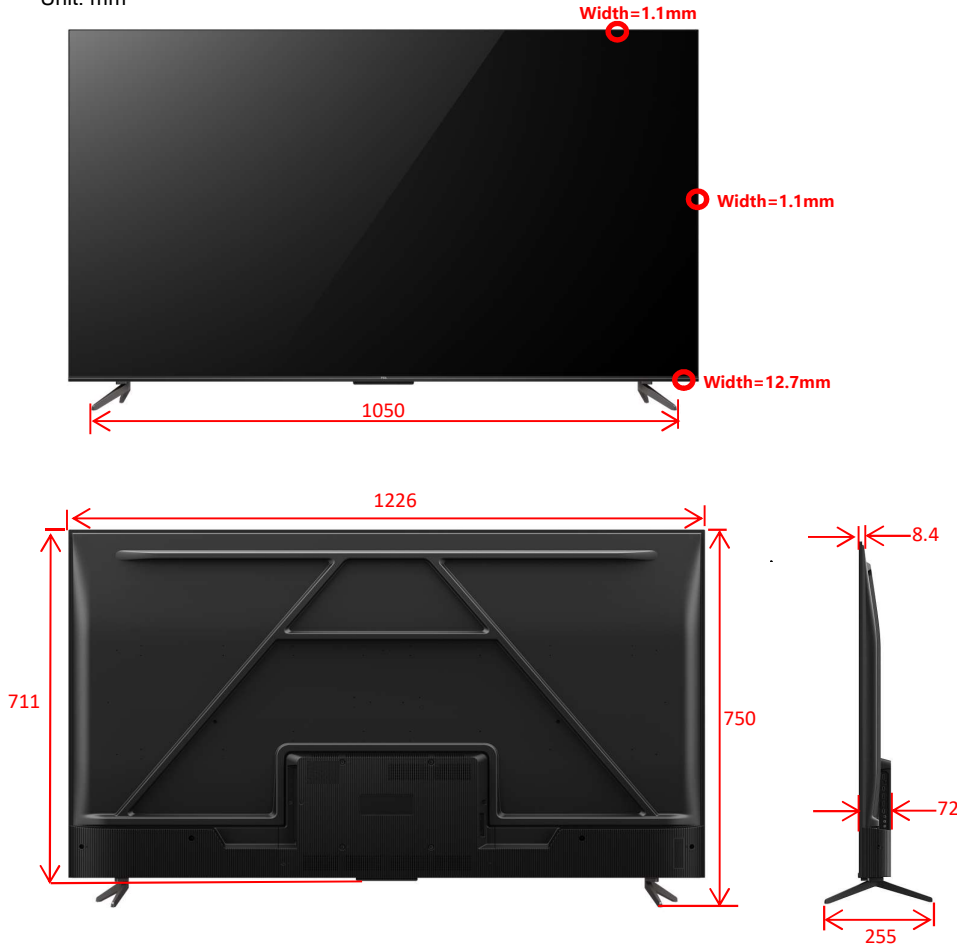

Panel Specification

Backlight Type	DLED
Panel Supplier (Open Cell)	CSOT
Aspect Ratio	16:9
Panel Active Size (Inch)	55
Display Resolution	3840x2160
Brightness (cd/m2)	270nit (typ.)
Contrast Ratio (Open Cell)	5000:1 (typ.)
Response Time (G to G) (ms)	6.5 (typ.)
Viewing Angle (H/V) (Open Cell)	178°/178° (typ.)
Life Time (hrs)	30,000 (typ.)
Color	1.07G (8 bit + FRC), YAG
Refresh Rate (Hz)	60
Color Volume	typ 72% NTSC
White Uniformity (Brightness)	≥60%

Mechanical ID Picture

Unit: mm

Essential Accessories

Operation Manual	English
Remote Control and Batteries	RC833A(with 2 batteries)
Base Stand	Integrated in Package
AC Power Cord	1 pcs
Other	AV Input Adaper (Optional)