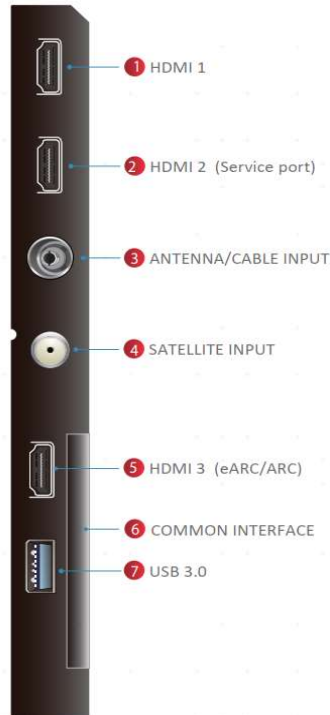

Terminals

Right Side