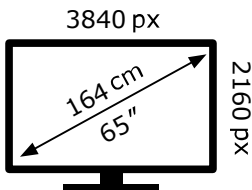

# ENERGY

TCL

65A400M-UKX7

**67** kWh/1000h

ABCDEF**G**

**150** kWh/1000h