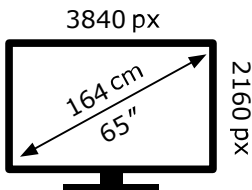

ENERGY

TCL

65A400U-UKX7

67 kWh/1000h

ABCDEF**G**

225 kWh/1000h

ENERG

TCL