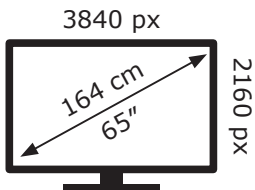

# ENERGY

TCL

65C6KS-UKX7

**100** kWh/1000h

ABCDEF**G**

**223** kWh/1000h