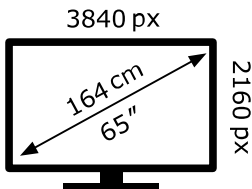

# ENERGY

TCL

65C8L-UKX7

**67** kWh/1000h

ABCDEF**G**

**300** kWh/1000h