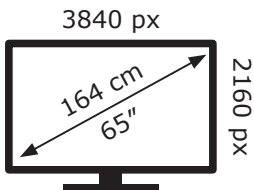

TCL

65P7K-UKX1

95 kWh/1000h

ABCDEF**G**

160 kWh/1000h

ENERG

TCL

65P7K-UKX1