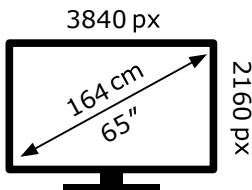

# ENERGY

TCL

65P7L-UKX7

**84** kWh/1000h

ABCDEF**G**

**150** kWh/1000h