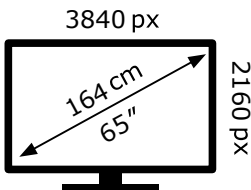

# ENERGY

TCL

65RM7L-UKX7

**85** kWh/1000h

ABCDEF**G**

**300** kWh/1000h