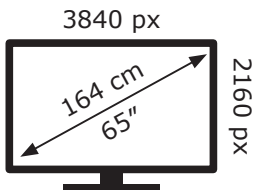

TCL

65T8C-UKX7

100 kWh/1000h

ABCDEF**G**

175 kWh/1000h

ENERG

TCL

65T8C-UKX7