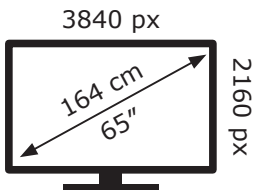

ENERGY

TCL

65V6C-UKX1

69 kWh/1000h

ABCDEF**G**

122 kWh/1000h

ENERG

TCL