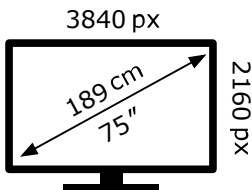

ENERGY

TCL

75A400U-UKX7

85 kWh/1000h

ABCDEF**G**

280 kWh/1000h

ENERG

TCL