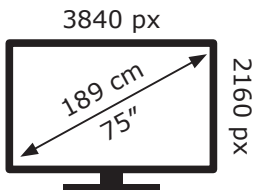

# ENERGY

TCL

75C6KS-UKX7

**128** kWh/1000h

ABCDEF**G**

**263** kWh/1000h