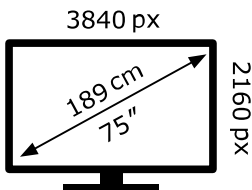

ENERG

TCL

75C8L-UKX7

85 kWh/1000h

ABCDEF**G**

400 kWh/1000h

ENERG

TCL