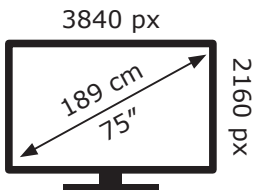

TCL

75P7K-UKX1

115 kWh/1000h

ABCDEF**G**

180 kWh/1000h

ENERG

TCL

75P7K-UKX1